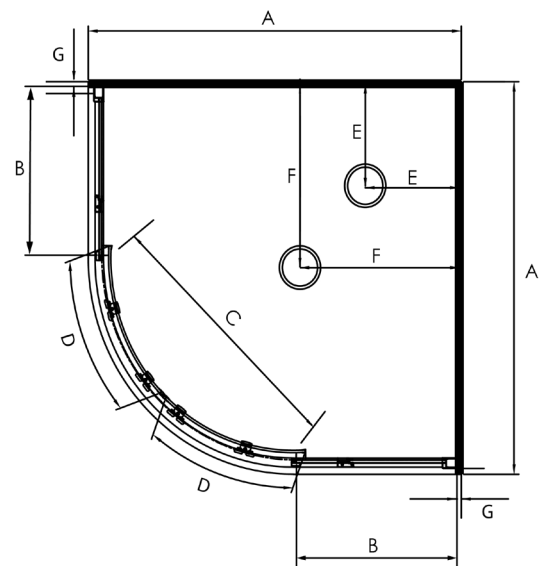

RETRO ROUND CORNER EQUAL SIDED SHOWERS

LOW HEIGHT

Pictured Above - Retro 900 x 900mm SILVA Flat Wall

See SKU **RR900SIFW18**

DESCRIPTION

The Stellar RETRO round sliding door range is the perfect solution for low height rooms or spaces. With a total height of 1900mm.

FEATURES

- Low profile tray with 40mm upstand
- 1830mm high glass
- Total OVERALL height 1900mm
- Quick release rollers for easy cleaning
- Magnetic strip on closing edges of doors
- 6mm Safety Glass
- Polished quality alloy handle, inner & outer

LEGEND

Dimension	Description	Shower Size	
		900mm	1000mm
A	Tray External Dimension	900mm	1000mm
B	Return Panel Dimension	340mm	440mm
C	Door Opening Dimension	540mm	540mm
D	Door Panel Dimension	410mm	410mm
E	Waste Position (Corner waste)	250mm	250mm
F	Waste Position (Centre waste)	450mm	450mm
G	Gib and Liner thickness +/- 1.5mm	12.5mm	12.5mm

ORDERING CODES

Description	Shower Size	
	900mm	1000mm
Complete Cubicle SILVA Flat Wall	RR900SIFW18	RR1000SIFW18
Centre waste tray option for complete cubicle	119561	119561
Tray Only Centre Waste White	TFR900CW	TFR1000CW
Tray Only Corner Waste White	TFR900CNR	TFR1000CNR
Liner Only Flat Wall 1830mm High White	LB9X9FW2S183	LB1X1FW2S183
Round Door Pack Complete 1830MM High SILVA	DR900S118	DR1000S118