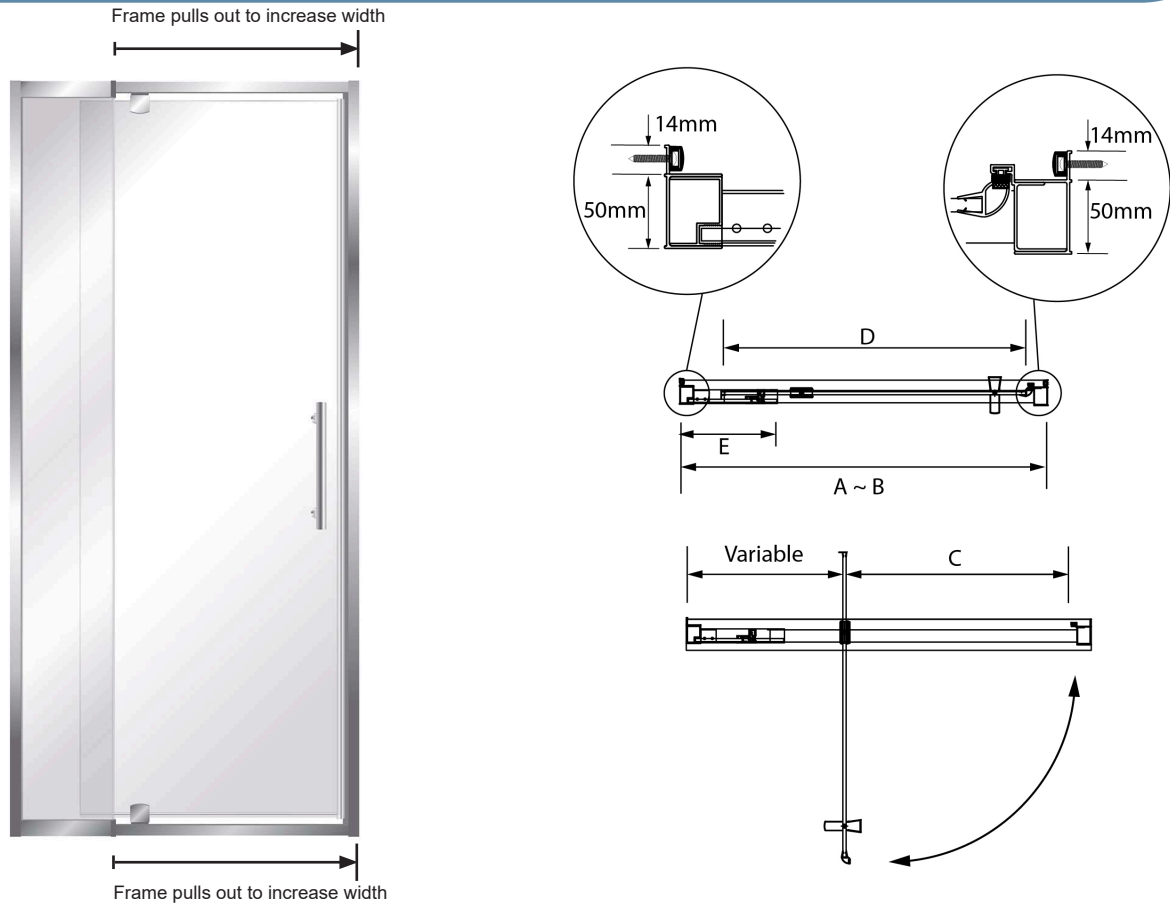

ADJUSTABLE SHOWER DOORS

Pictured - NP2 Adjustable door 1950mm Silva
SKU - **DNP2SI195**

DESCRIPTION

The Stellar Adjustable shower door range makes the perfect solution for replacing an old pivot door or, shower curtain installed in an alcove cubicle.

The frame features a sliding “trombone” top and bottom rail system which allows the frame to expand and contract to the required width.

The door opening and fixed glass return panel width never changes however the distance from the door pivot block to the adjacent wall varies as the door is expanded.

Our doors are available in either 1830mm or 1950mm overall height.

FEATURES

- AS/NZS 2208 A Grade Safety Glass
- Door panel features a frameless design
- Door can open on the RH or LH side “flip to fit”
- Adjustable “trombone” frame
- Stylish minimalist design
- Polished alloy handle
- Silva finish only
- Available in 1950mm OR 1830mm heights
- Removable bottom drip seal for easy cleaning

Dimension	Description	Door Model					
		NP1	NP2	NP3	NP4	NP5	NP6
A	Minimum frame width overall	715mm	785mm	855mm	925mm	995mm	1135mm
B	Maximum Frame width overall	785mm	855mm	925mm	995mm	1065mm	1205mm
C	Door opening width	436mm	470mm	505mm	540mm	575mm	645mm
D	Door panel width	590mm	625mm	660mm	695mm	730mm	800mm
E	Fixed glass return panel and frame width	185mm	320mm	255mm	290mm	325mm	395mm