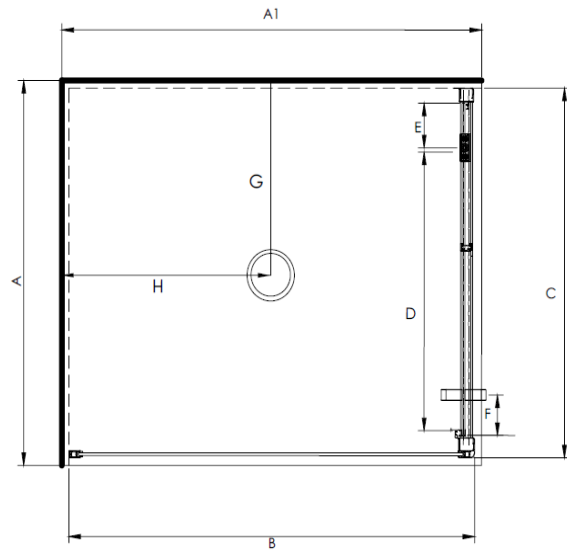

# STELLAR 900x760 PIVOT DOOR SHOWERS

Pictured - Stellar Aquarius 900x760mm  
Left Hand Tray Orientation Silva Flat Wall

SKU 248531

SEE TILE SHOWER LAYOUT FOR SETOUT DIMENSIONS

Door is reversible - flip to fit.

## FEATURES

- Low profile tray with 40mm upstand
- 1950mm high glass
- Total OVERALL height 2020mm
- Removeable drip strip and gutter
- Pivot door in a modern 1 piece design with 6mm Safety Glass
- Magnetic strip on closing edge of door
- Metal trim on base of glass return
- Quality Alloy handle, inner & outer
- Door available on 760mm side (surcharge applies)

## LEGEND

Dimension	Description	Aquarius Shower Size	
		900 x 760 760 Door	900 x 760 900 Door
A	Tray External Width Dimension	760mm	760mm
A1	Tray External Length Dimension	900mm	900mm
B	Return Panel Dimension	870mm	730mm
C	Door Frame Dimension	730mm	870mm
D	Door Opening Dimension	550mm	640mm
E	Centre of Pivot Block to Inside of Frame	88mm	138mm
F	Centre of Handle to Edge of Door	80mm	80mm
G	Waste position	380mm	380mm
H	Waste position	450mm	450mm