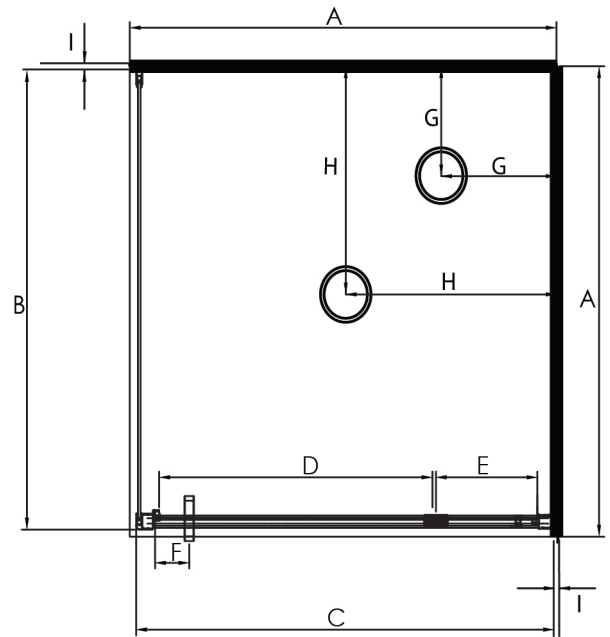

SQUARE EQUAL SIDED PIVOT DOOR SHOWERS

DESCRIPTION

The Stellar square equal sided range of showers can be purchased as a complete shower cubicle including Acrylic Tray, Wall Liner and Door Pack.

The Door Pack and Tray can also be purchased as individual items for installation on a tiled floor and/or tiled wall.

Door is reversible - flip to fit.

FEATURES

- Low profile tray with 40mm upstand
- 1950mm high glass
- Total OVERALL height 2020mm
- Removeable drip strip and gutter
- Pivot door in a modern 1pc design with 6mm Safety Glass
- Magnetic strip on closing edge of door
- Metal trim on base of glass return
- Quality Alloy handle, inner & outer

Pictured Above - Orion Square 1x1 Pivot Door Silva Moulded Wall

See SKU [248526](#)

LEGEND

Dimension	Description	Size		
		820mm	900mm	1000mm
A	Tray External Dimension	820mm	900mm	1000mm
B	Return Panel Dimension	790mm	870mm	970mm
C	Door Frame Dimension	790mm	870mm	970mm
D	Door Opening Dimension	560mm	640mm	640mm
E	Centre of Pivot Block to Inside of Frame	138mm	138mm	238mm
F	Centre of Handle to Edge of Door	80mm	80mm	80mm
G	Waste position (Corner waste)	250mm	250mm	250mm
H	Waste Position (Centre waste)	n/a	450mm	500mm
I	Gib Board + Glue + Liner Thickness	13mm	13mm	13mm