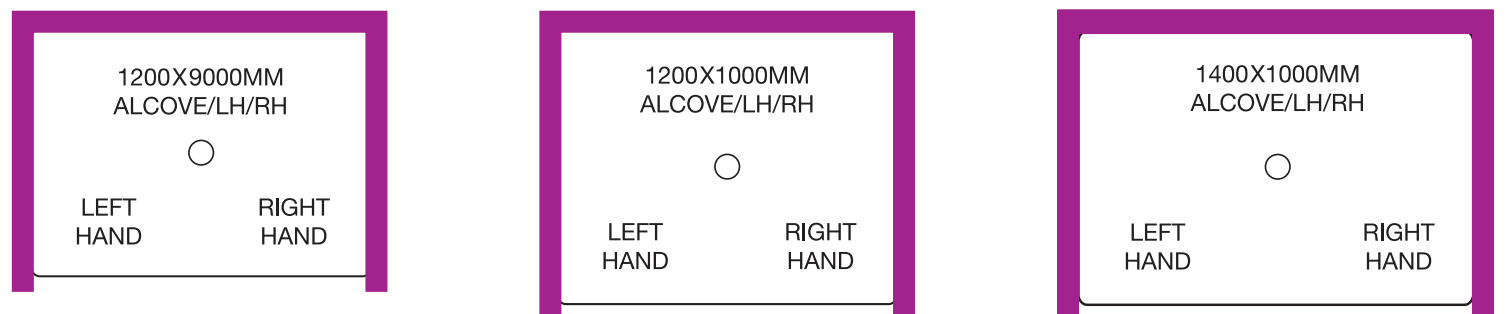

Stellar Room Layout Guide

Scale 1:25 (One small square is 10cm and ten squares is 1 metre)

Stellar PLANNING CUTOUTS

In accordance with our continuous product development programs, NOUERA Shower Systems sizes and specifications outlined in these specifications are subject to change without notice.