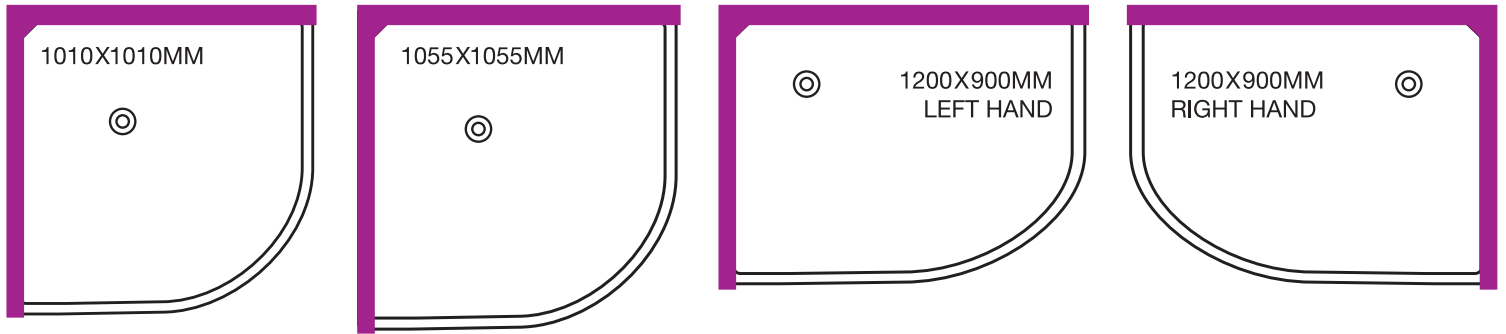

Stellar Room Layout Guide

Scale 1:25 (One small square is 10cm and ten squares is 1 metre)

Stellar PLANNING CUTOUTS

In accordance with our continuous product development programs, NOUERA Shower Systems sizes and specifications outlined in these specifications are subject to change without notice.