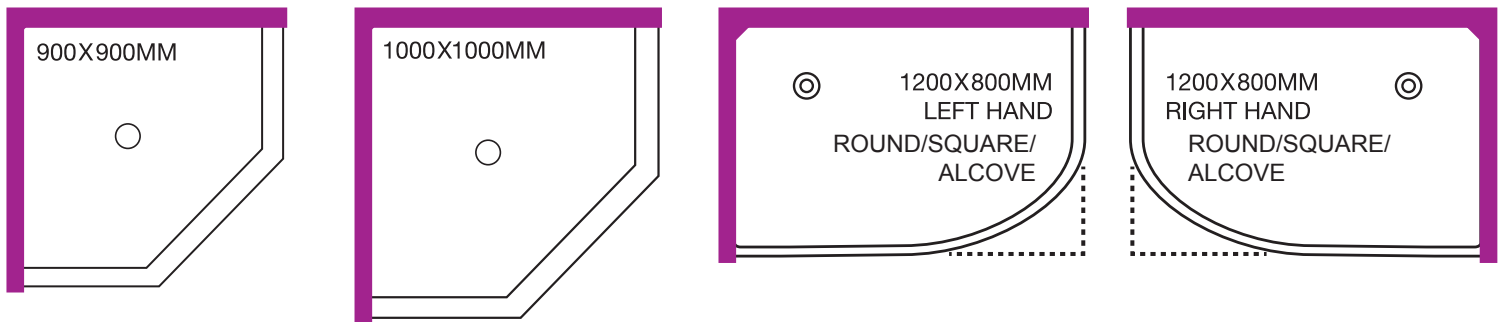

Stellar Room Layout Guide

Scale 1:25 (One small square is 10cm and ten squares is 1 metre)

Stellar PLANNING CUTOUTS

In accordance with our continuous product development programs, NOUERA Shower Systems sizes and specifications outlined in these specifications are subject to change without notice.