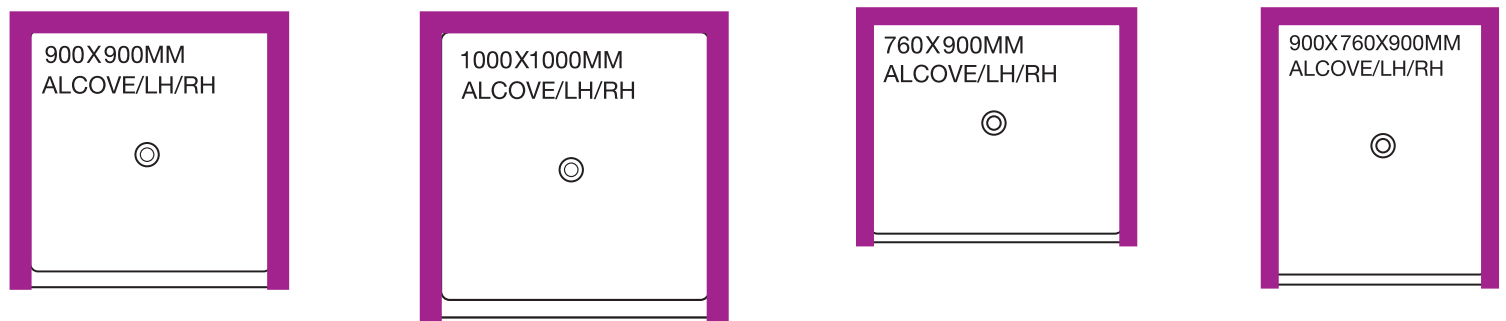

Stellar Room Layout Guide

Scale 1:25 (One small square is 10cm and ten squares is 1 metre)

Stellar PLANNING CUTOUTS

In accordance with our continuous product development programs, NOUERA Shower Systems sizes and specifications outlined in these specifications are subject to change without notice.