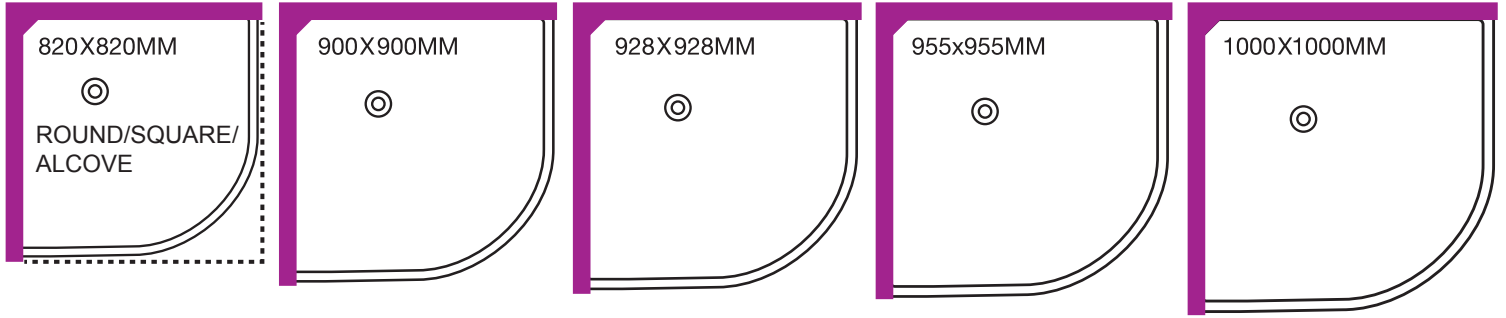

Stellar Room Layout Guide

Scale 1:25 (One small square is 10cm and ten squares is 1 metre)

Stellar PLANNING CUTOUTS

In accordance with our continuous product development programs, NOUERA Shower Systems sizes and specifications outlined in these specifications are subject to change without notice.

Information detailed in this technical sheet represents the actual product available at the time of printing this sheet. For the latest version of this technical sheet please visit www.stellarshowers.co.nz or contact your nearest Mitre 10 Store to confirm