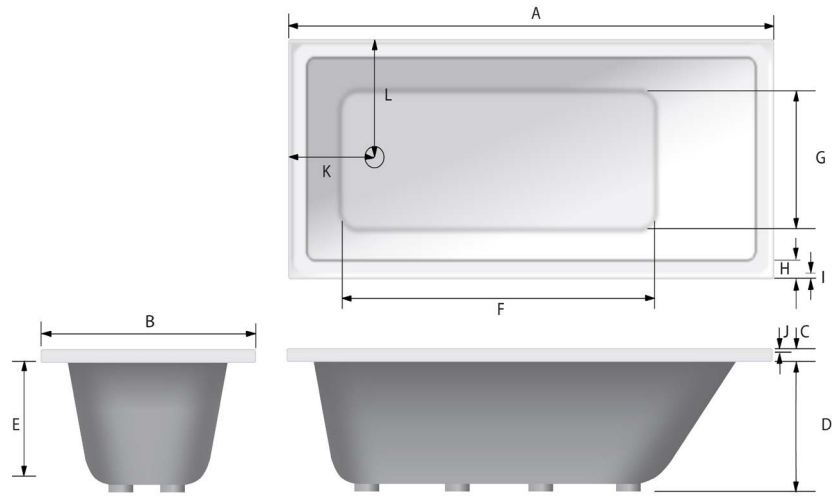

CUBIT BATH

Pictured - Cubit 1675mm Bath

SKU - 320656

DESCRIPTION

The Cubit Bath can be purchased as a bath only in 3 size variations.

Cubit can also be purchased as a Shower/Bath Package.

The Bath is designed with a 15mm upstand around its complete perimeter to aid waterproofing between the Bath and the wall lining.

The upstand is tightly pressed to make liner fitting easy, and also provide a square edge to bring waterproofing tapes and tiles down to.

The Cubit features solid mounted support feet which must be attached to the floor or to solid packers to support the base of the bath.

FEATURES

- Bath surface is 100% Solid acrylic
- 15mm pressed upstand around perimeter of Bath
- Generous bathing / showering area
- Fibreglass reinforced
- Bath stands on support rings

Dimension	Description	Bath Size		
		1525mm	1675mm	1800mm
A	Bath Length	1525mm	1675mm	1800mm
B	Bath Width	760mm	760mm	760mm
C	Lip Height	40mm	40mm	40mm
D	External Depth (less lip, incl feet) +/- 3mm	430mm	430mm	430mm
E	Internal Depth (less lip)	420mm	420mm	420mm
F	Internal Length of Floor	1025mm	1180mm	1300mm
G	Internal Width of Floor	440mm	440mm	440mm
H	Rim Width	80mm	80mm	80mm
I	Upstand thickness +/- 2mm	7mm	7mm	7mm
J	Upstand Height	15mm	15mm	15mm
K	Waste Depth to edge of Bath	290mm	290mm	290mm
L	Waste Width to edge of Bath	380mm	380mm	380mm

ORDERING CODES

Description	SKU
1525mm x 760mm x 470mm Cubit Bath Only White	320655
1675mm x 760mm x 470mm Cubit Bath Only White	320656
1800mm x 760mm x 470mm Cubit Bath Only White	320657

WARRANTY INFORMATION